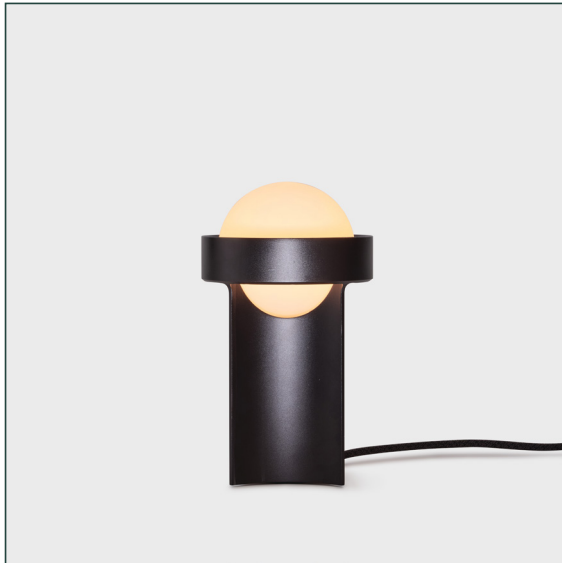

LOOP TABLE LAMP IN DARK GREY WITH SPHERE III

tala®

SKU: LOOP-SPHR-III-DG-TBL-01-EU

TABLE LAMP

The Loop Table Lamp is inspired by the infinite recyclable potential of aluminium and revels in its economic and efficient use of material. Anodised to achieve its distinctive colour finish, it is paired with Tala's Sphere III LED bulb. The Dim to Warm characteristics and moonlike form of the light source accentuate Loop's ethereal power.

PHYSICAL

Fixture & Bulb:	L125 x W125 x H220mm
Not used:	L- x W- x H-mm
Cable length:	3m
Materials:	Anodised aluminium
Finish:	Dark Grey
Weight:	850g
IP rating:	IP20
Base:	E27

ELECTRICAL

Appliance class:	Class II
Power:	7W
Voltage:	220-240V~
Frequency:	50/60Hz